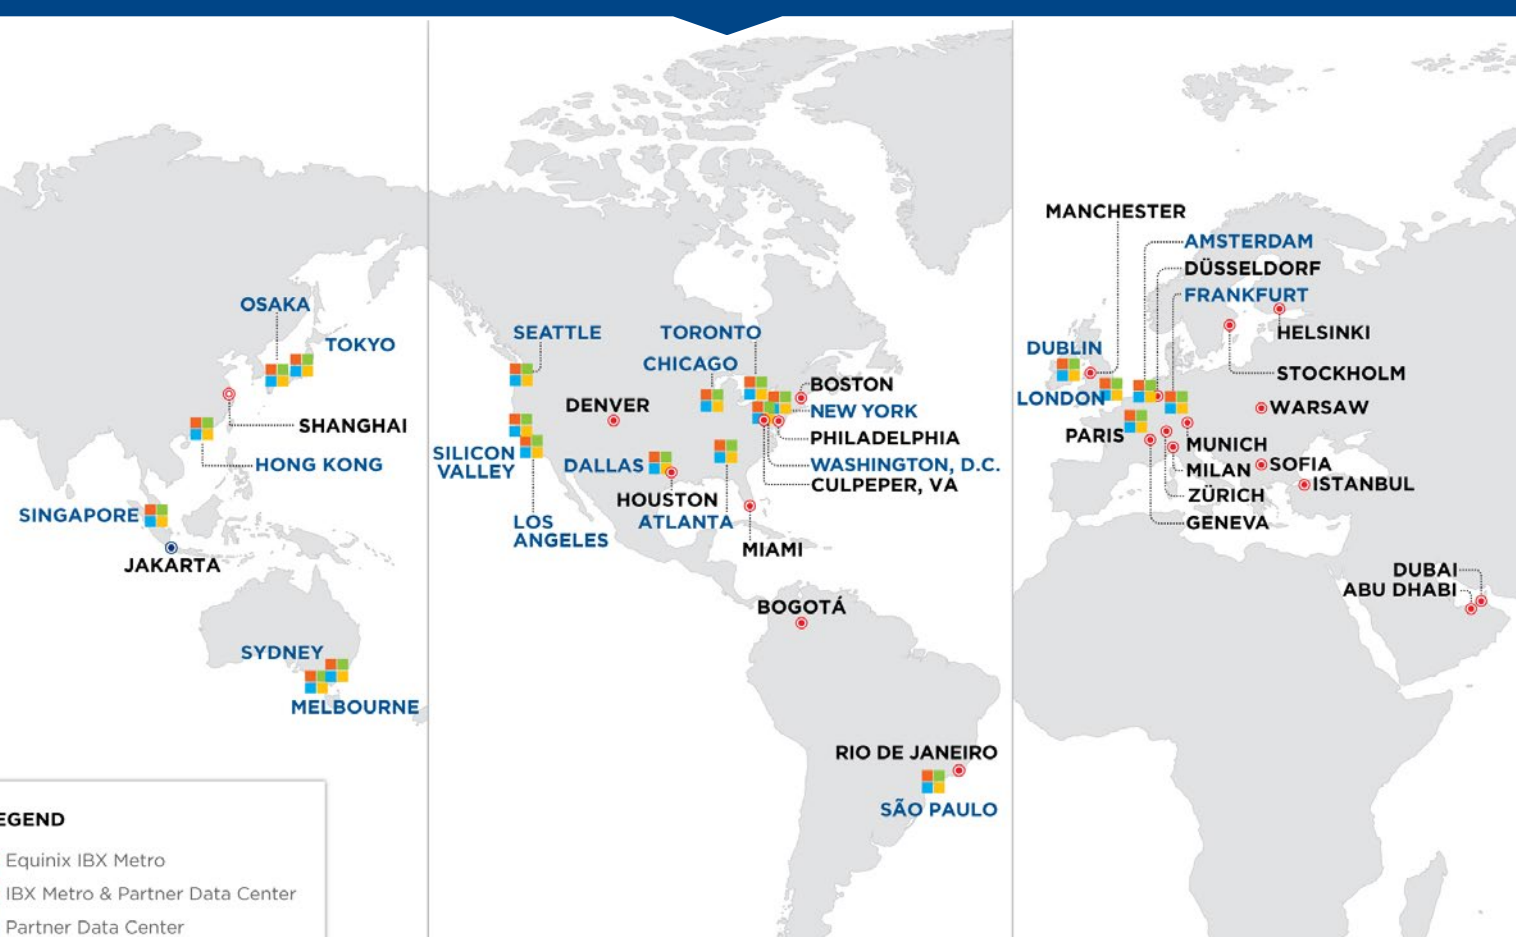

Coverage that connects you everywhere

To find out more about how Equinix and Microsoft can help you, email info@equinix.com, visit equinix.com/partners/microsoft-azure