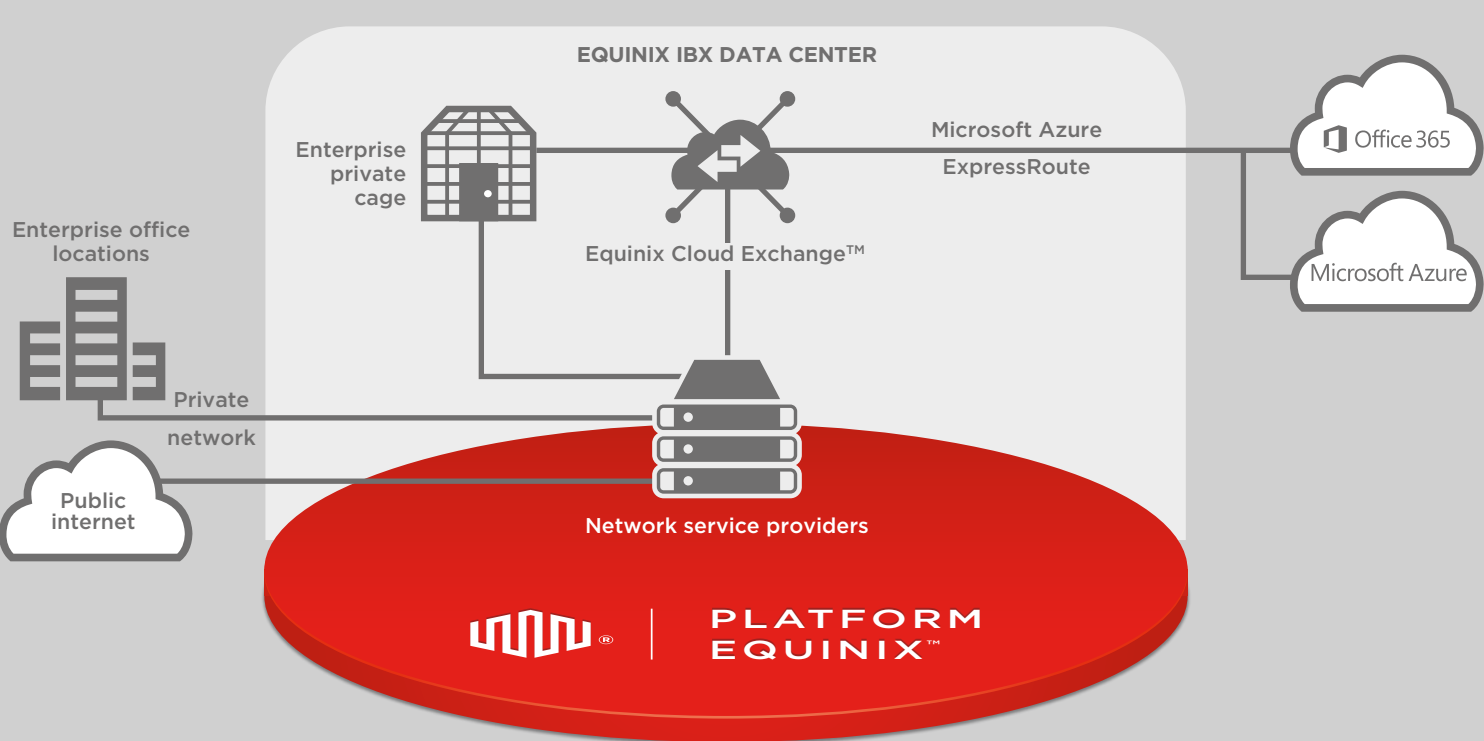

### Architecture challenges

**71%** of enterprises have hybrid infrastructure<sup>2</sup>

## Equinix enables full integration between cloud services and demanding internal applications

- Low latency connectivity**
  - Capability to operate demanding enterprise applications and workloads
  - Enhanced application performance and improved compliance
- Data at the edge**
  - Move your data closer to the people, locations and applications that need it
  - Better performance and more scalable architecture
- Hybrid cloud ecosystems**
  - Simplifying your transition to hybrid architecture
  - Easy integration across diverse ecosystems

## The elements of advanced interconnectivity

- Microsoft ExpressRoute**  
Private connections between Microsoft Cloud platforms and your infrastructure.
- Equinix Cloud Exchange™**  
Agile, secure, instant interconnection to Microsoft Cloud.
- Equinix IBX™ Data Centers**  
State-of-the-art, carrier-neutral colocation space and carrier-dense interconnections, and much more.
- Equinix Performance Hub and Equinix Data Hub**  
Giving you the ability to efficiently deploy resources at the edge.
- Equinix Professional Services for Cloud**  
Practical guidance and proven solutions to help you optimize your data center architecture and migrate to hybrid cloud solutions.