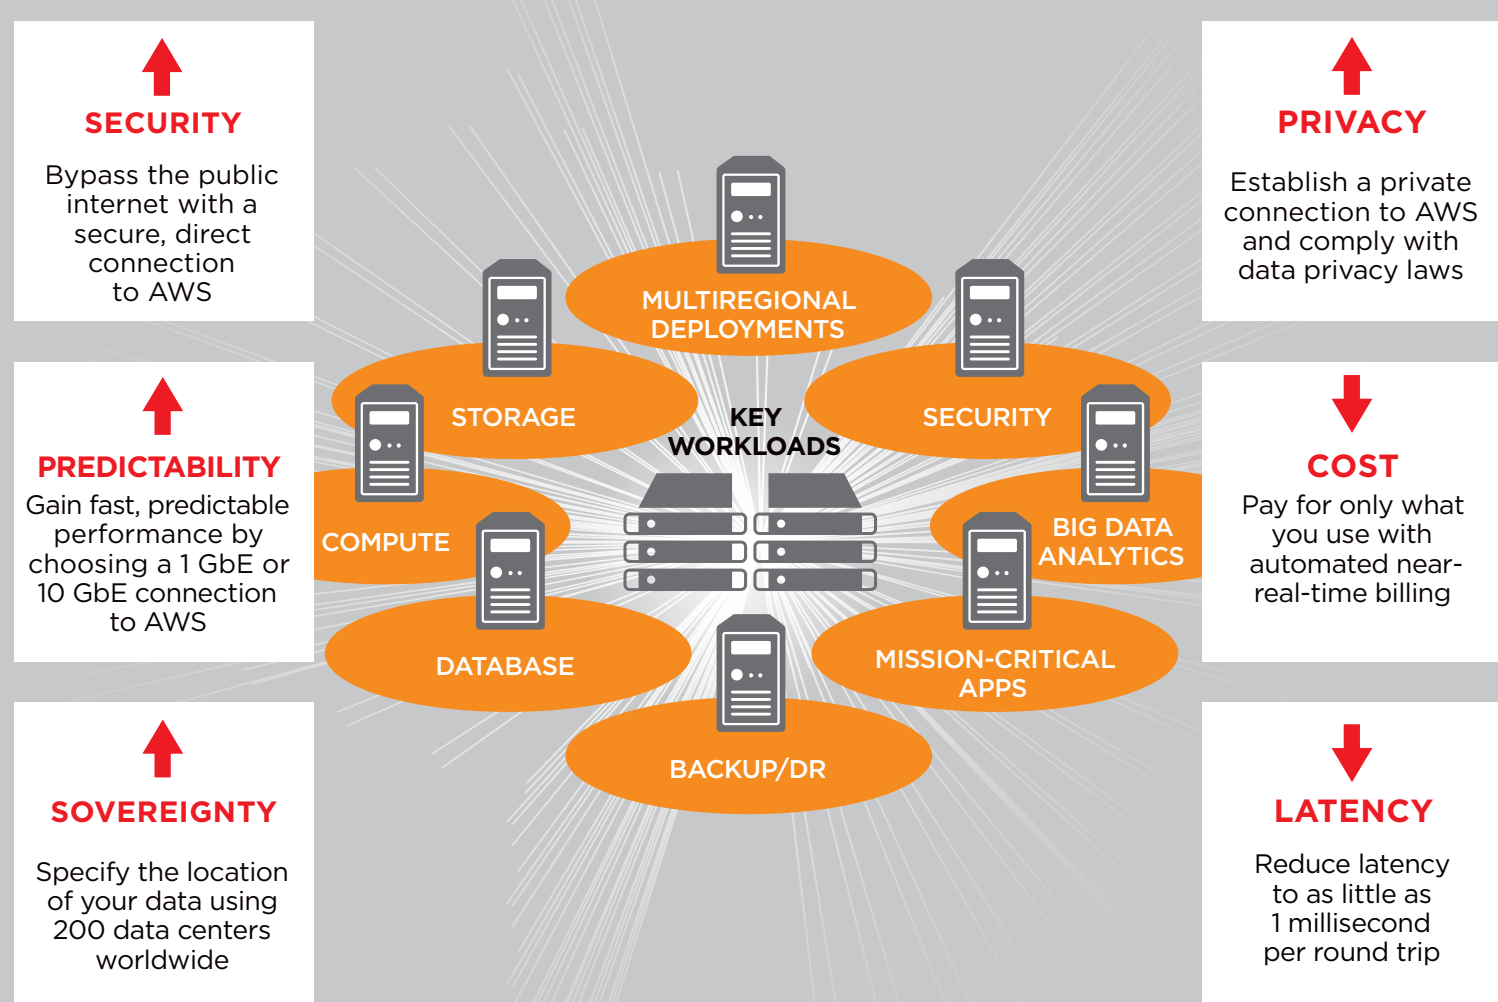

WHERE OPPORTUNITY CONNECTS TO AWS

EQUINIX: THE WORLD'S LEADING GLOBAL INTERCONNECTION PLATFORM

AWS: THE WORLD LEADER IN ON-DEMAND CLOUD COMPUTING PLATFORMS

AWS DIRECT CONNECT

Establish a secure connection between your network and **Amazon Web Services**. Equinix offers dedicated access to AWS Direct Connect in a large and growing number of metro markets. Gain predictable, low-latency performance while complying with government regulations and controlling costs.

EQUINIX

AMAZON WEB SERVICES

200 data centers across **5 continents** (24 countries) in **52 markets**

70+ services, from compute and storage to networking, management and mobile

9,800+ customers from world-class ecosystems

Millions of active customers

270,000+ cross connects

99.999999999% durability

WHY ARE INDUSTRY LEADERS COMING TO EQUINIX TO ACCESS AWS?

- 1 Deploy a hybrid cloud infrastructure
- 2 Maintain control over their own network and resources
- 3 Obtain fast, secure and affordable access to AWS Cloud services via AWS Direct Connect

VIBRANT BUSINESS ECOSYSTEM

Equinix and AWS provide easy, secure and low-latency connections to AWS Cloud Services in key metro areas globally, facilitating access to a vibrant business ecosystem across diverse industries.